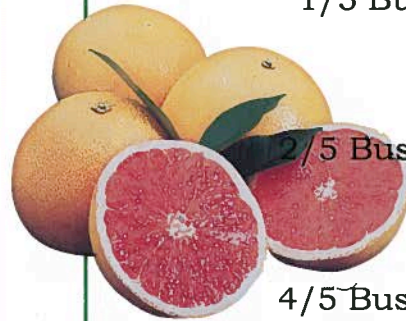

2/5 Bushel • 28-40 Oranges

\$

40 lb. Carton

4/5 Bushel • 56-80 Oranges

\$

GRAPEFRUIT

10 lb. Carton

1/5 Bushel • 8-10 Grapefruit

\$

20 lb. Carton

2/5 Bushel • 16-24 Grapefruit

\$

40 lb. Carton

4/5 Bushel • 36-48 Grapefruit

\$

MIXED CARTON - ORANGES & GRAPEFRUIT

10 lb. Carton • 1/5 Bushel • 6-8 Oranges & 5 Grapefruit

\$

20 lb. Carton • 2/5 Bushel • 16 Oranges & 9 Grapefruit

\$

40 lb. Carton • 4/5 Bushel • 32 Oranges & 18 Grapefruit

\$

JUICE ORANGE

20 lb. Carton

\$

20 lb. Carton

2/5 Bushel • 36-50 Tangelos

\$

40 lb. Carton

4/5 Bushel • 72-100 Tangelos

\$

Note: Number of total pieces will vary according to size of individual pieces. Weight is an approximation.