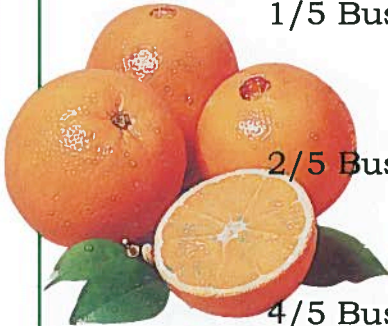

FLORIDA INDIAN RIVER GROVES

P.O. BOX 2764 • VERO BEACH, FL 32961 • www.FloridaIndianRiverGroves.com

DIRECT FROM OUR GROVES TO YOU!

NAVEL ORANGES

10 lb. Carton

1/5 Bushel • 16-18 Oranges

\$

20 lb. Carton

2/5 Bushel • 28-40 Oranges

\$

40 lb. Carton

4/5 Bushel • 56-80 Oranges

\$

GRAPEFRUIT

10 lb. Carton

1/5 Bushel • 8-10 Grapefruit

2/5 Bushel • 36-50 Oranges

\$

40 lb. Carton

4/5 Bushel • 72-100 Oranges

\$

TANGELOS

10 lb. Carton

1/5 Bushel • 22-30 Tangelos

\$

20 lb. Carton

2/5 Bushel • 36-50 Tangelos

\$

40 lb. Carton

4/5 Bushel • 72-100 Tangelos

\$

Note: Number of total pieces will vary according to size of individual pieces. Weight is an approximation.